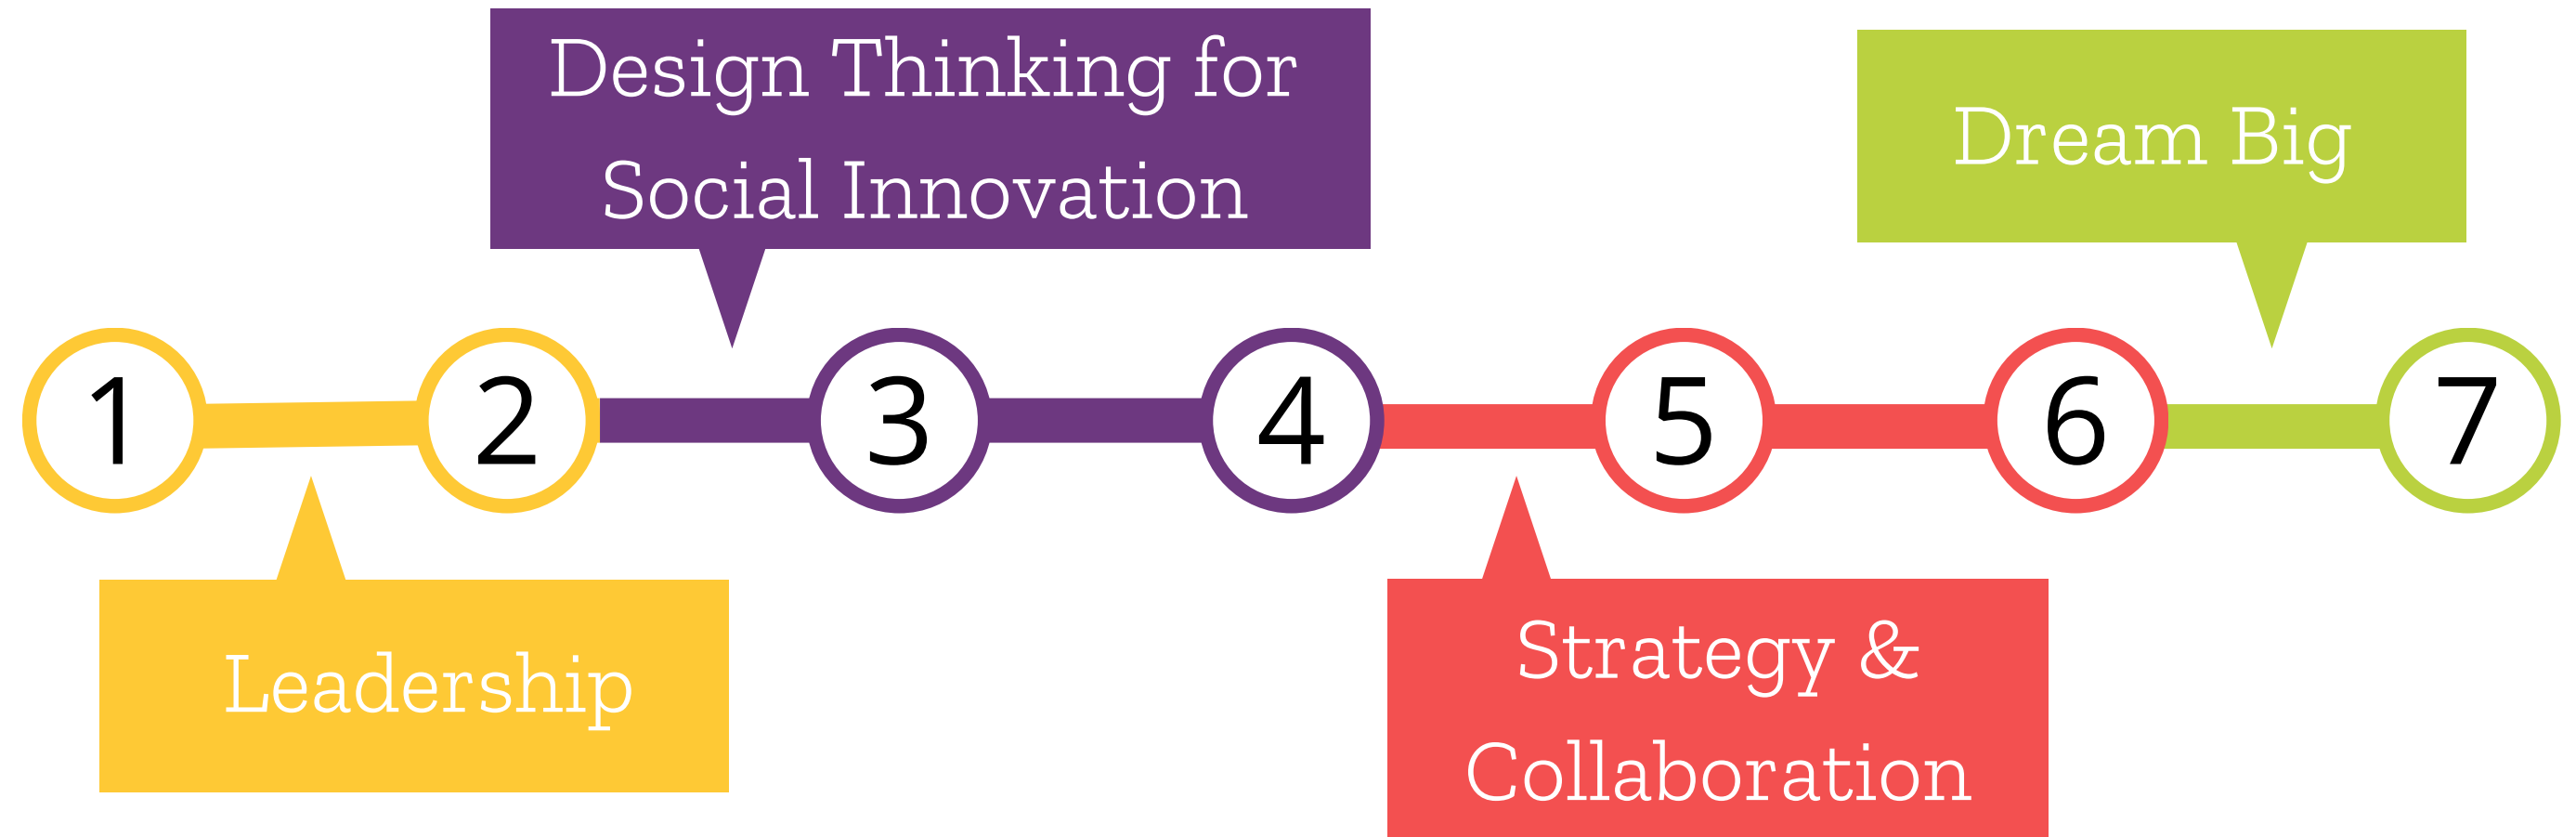

7 DAYS OF IMMERSIVE LEARNING